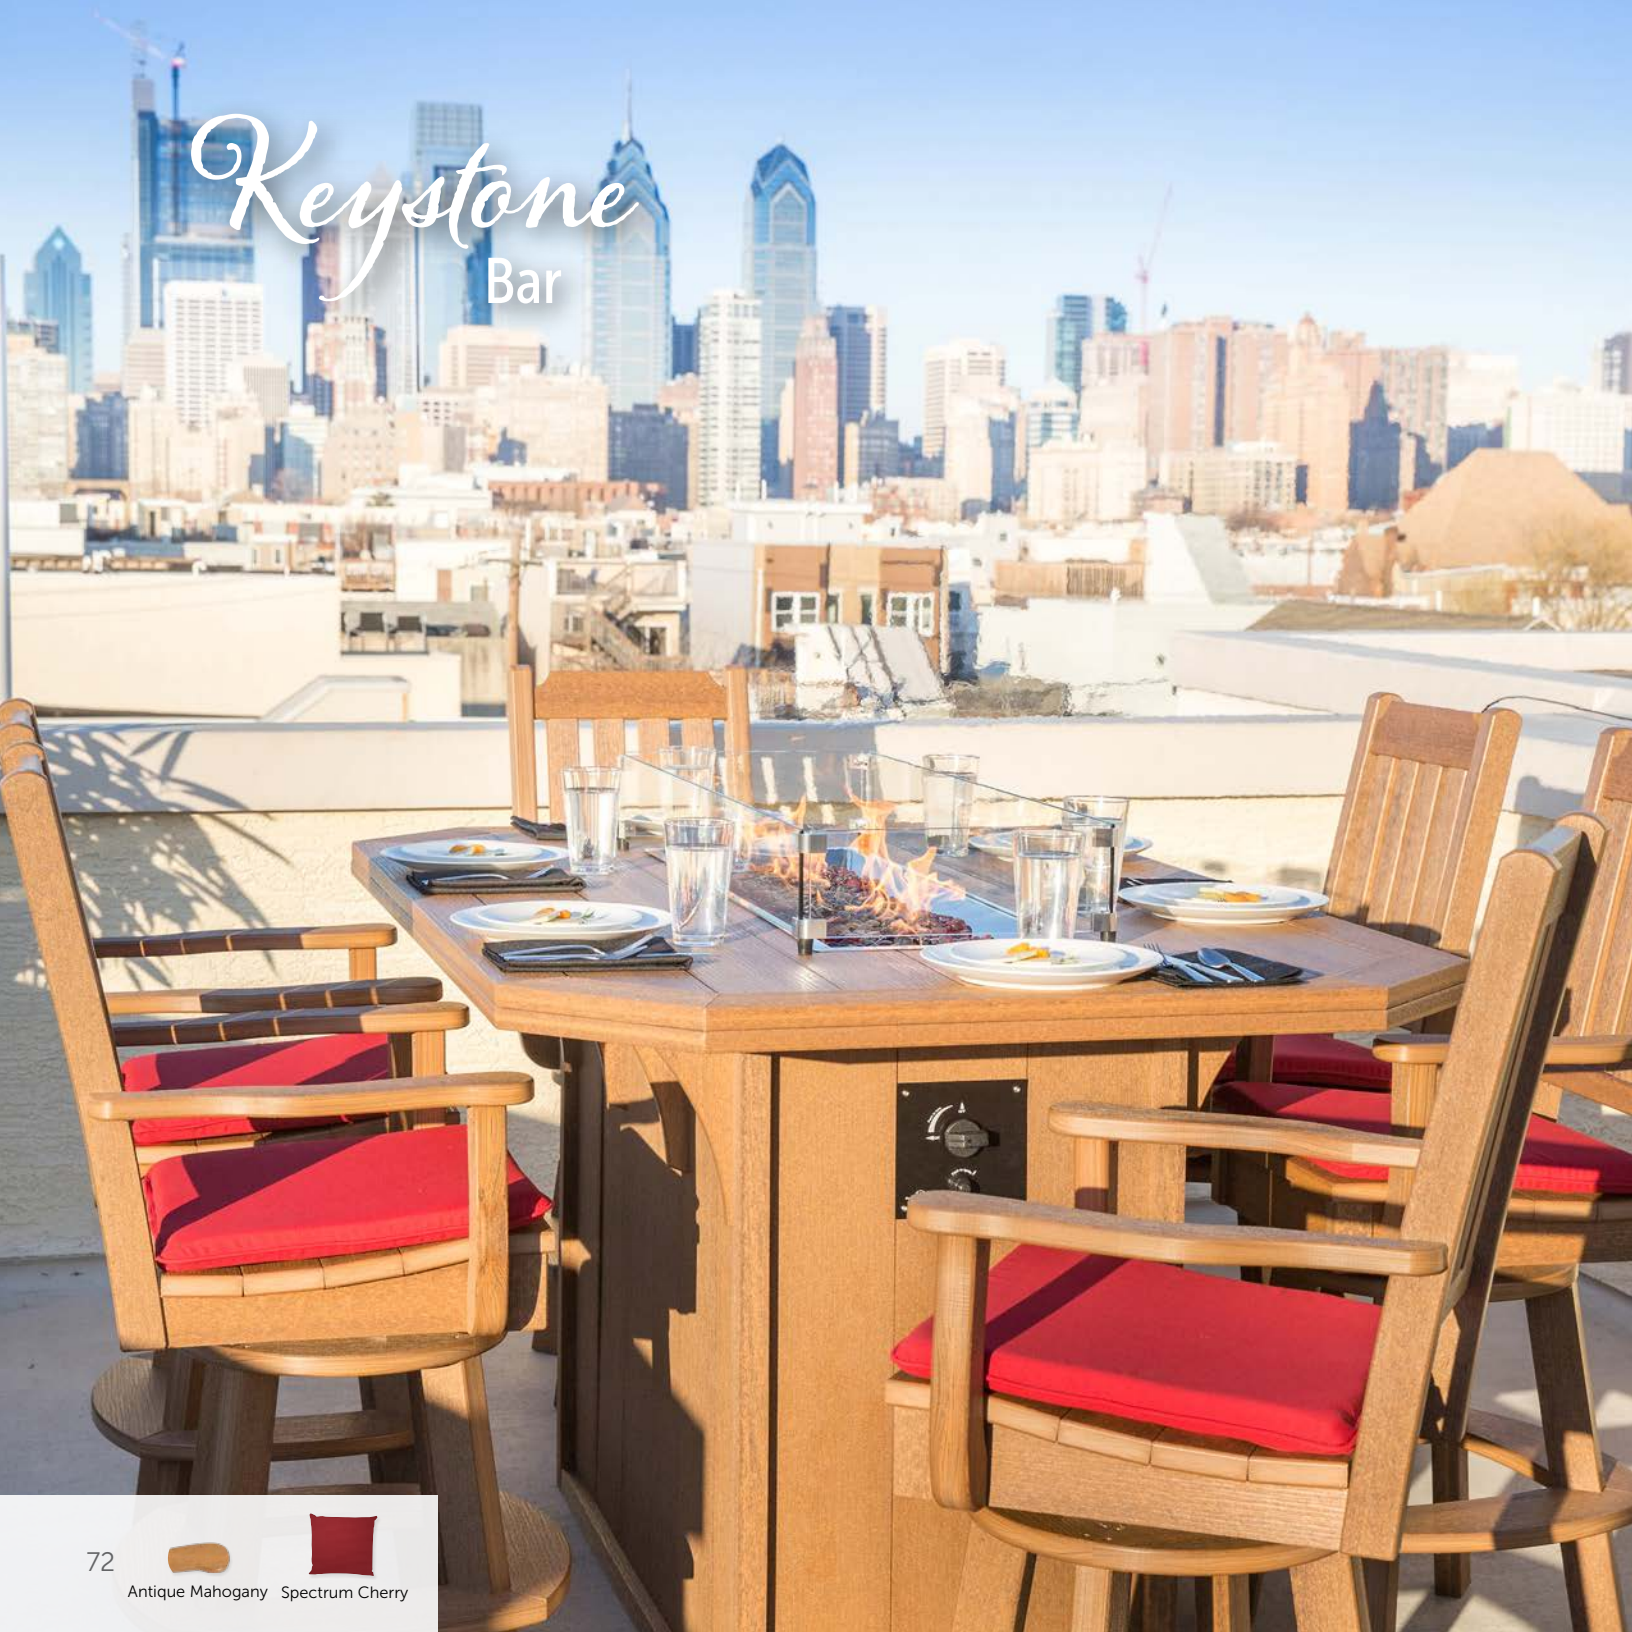

Keystone Bar

Great Bay Tables

- **980-PB** 43" x 43" Bar Table
- **981-PB** 43" x 60" Bar Table
- **982-PB** 43" x 72" Bar Table
- **983-PB** 43" x 96" Bar Table