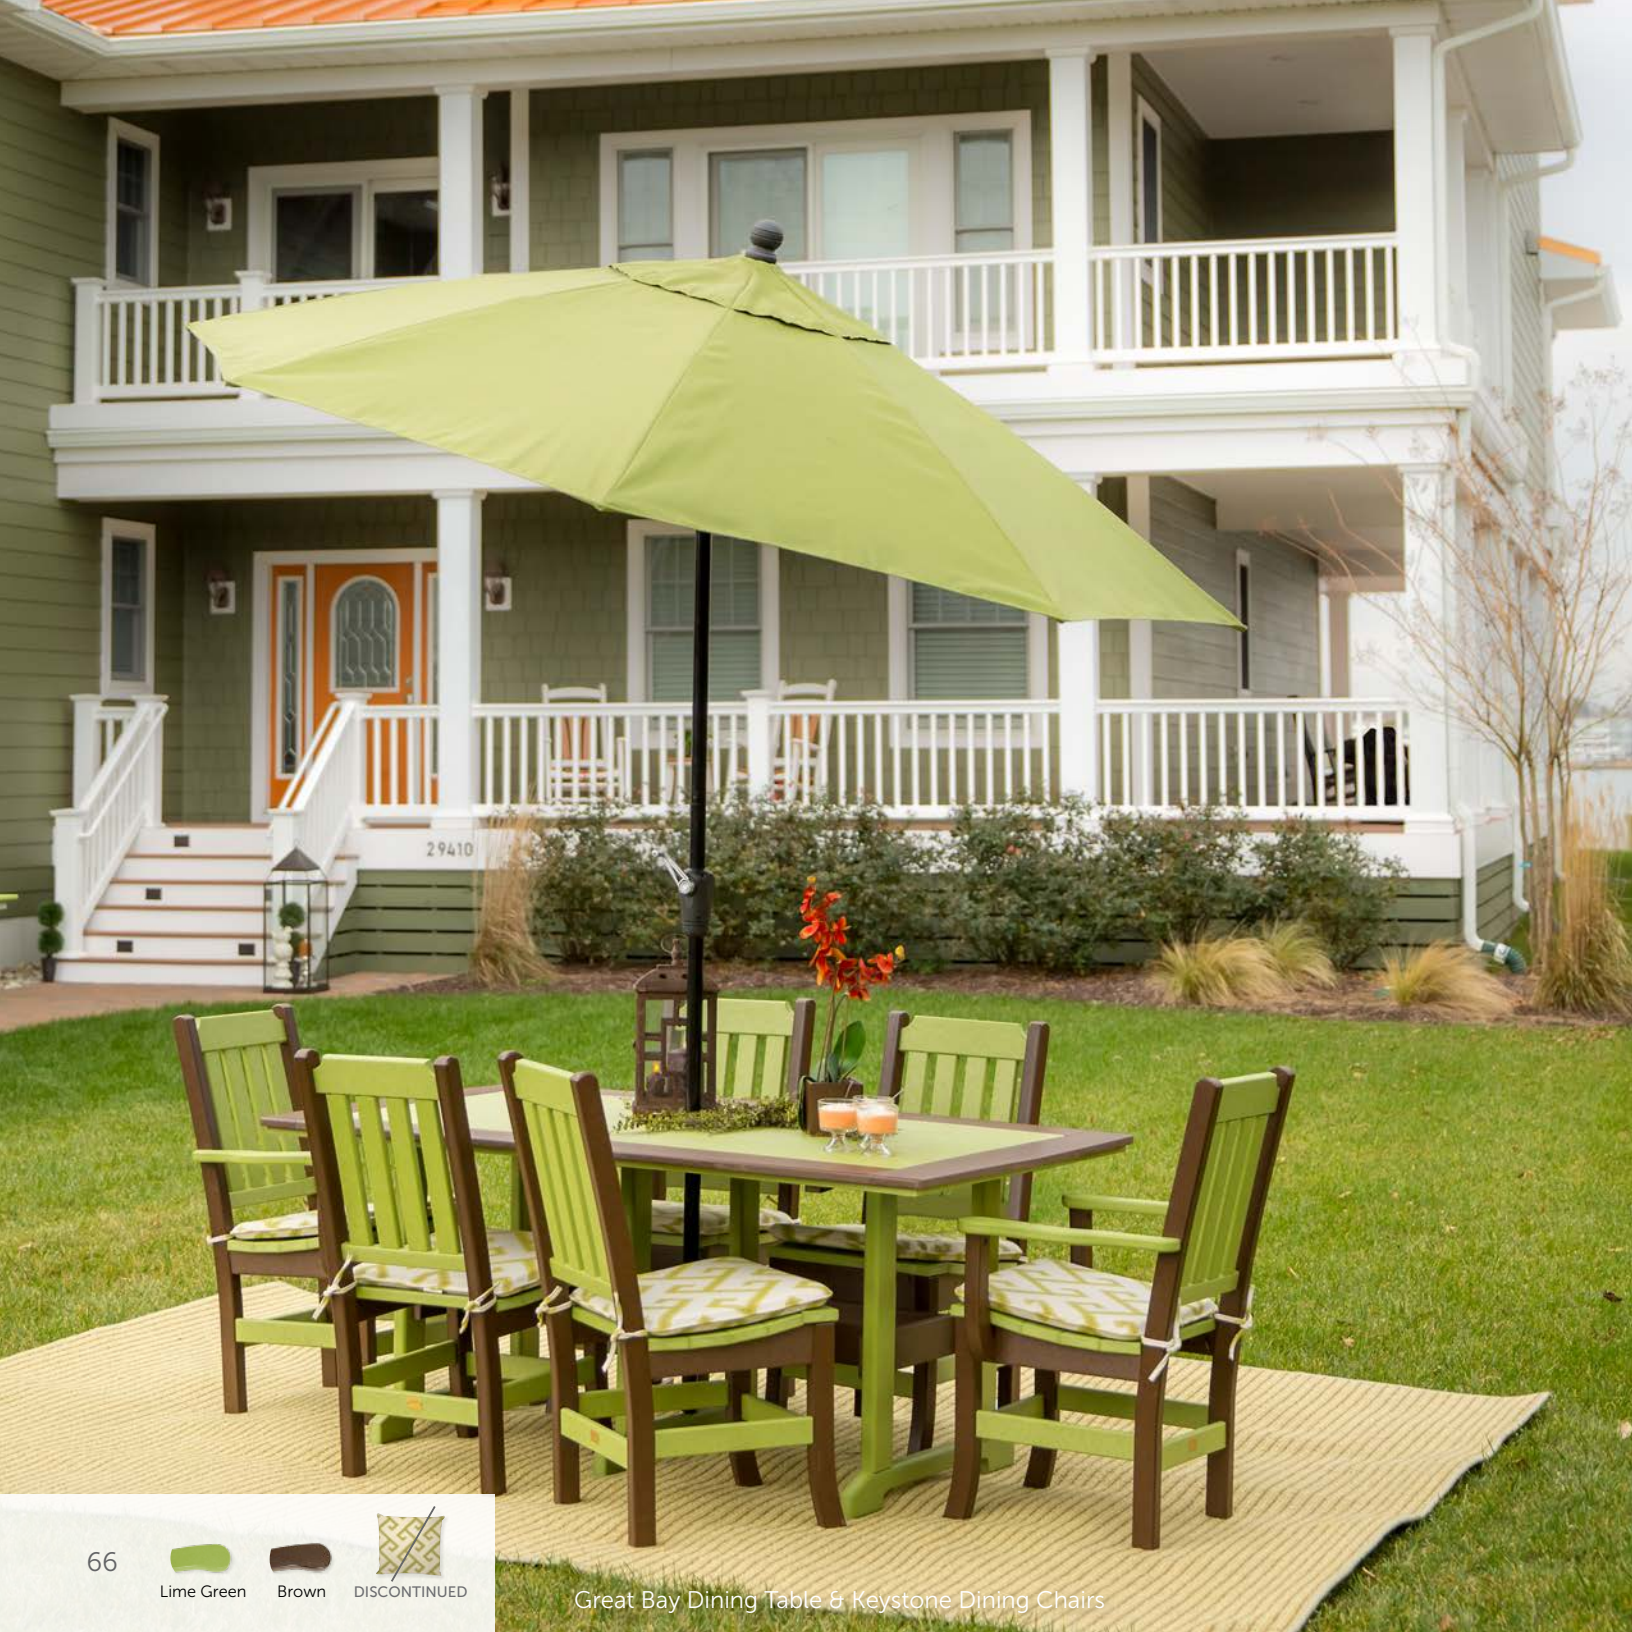

Great Bay Dining Table & Keystone Dining Chairs