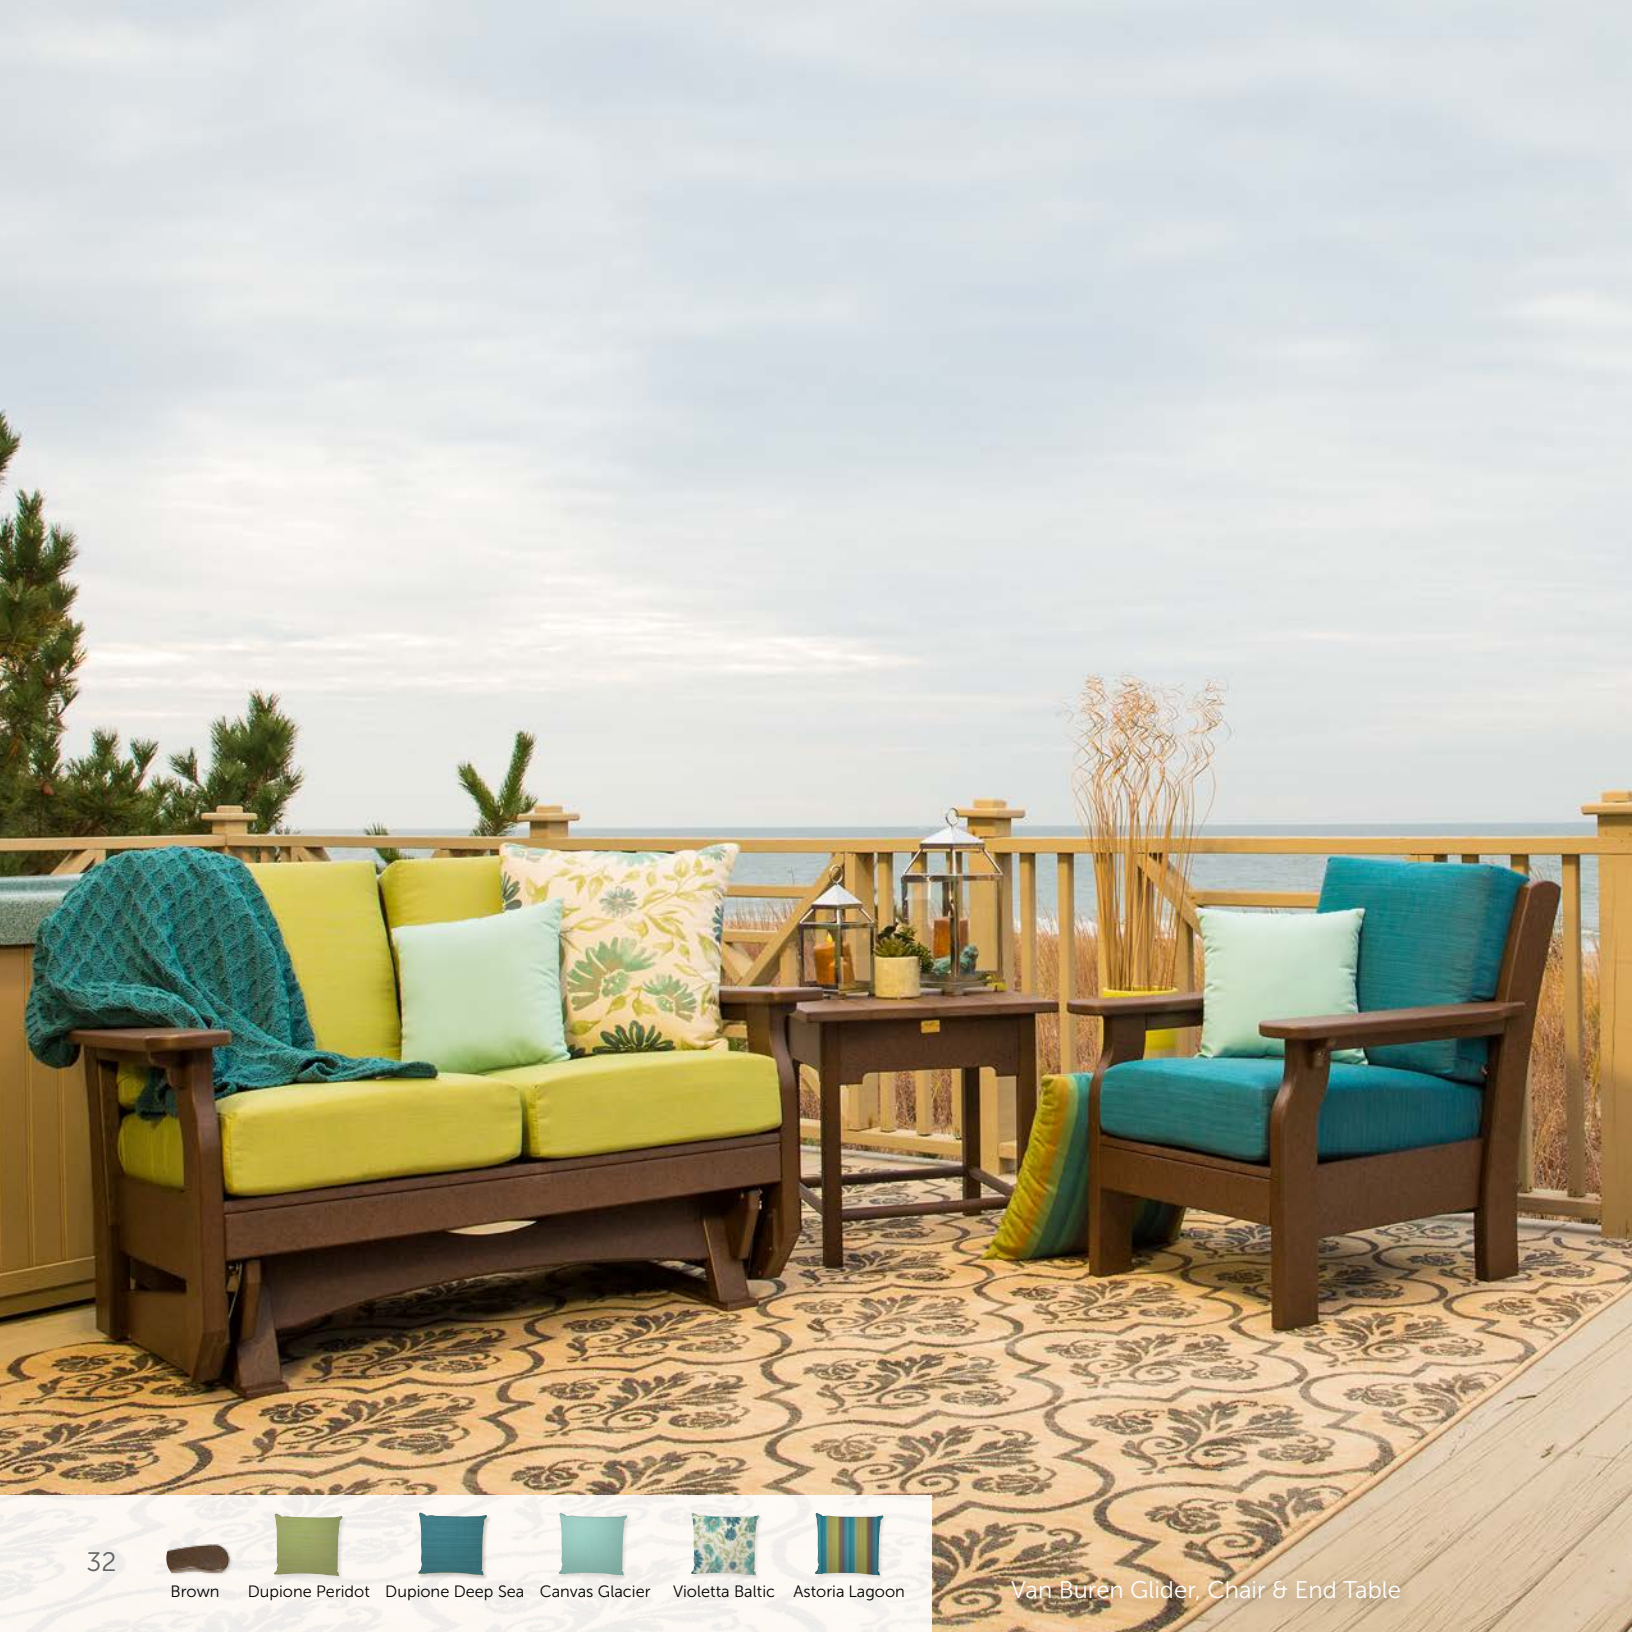

Van Buren Swing

-  Weatherwood
-  Dolce Oasis
-  Canvas Glacier

31

Van Buren Glider, Chair & End Table

Van Buren Chair, Love Seat, Coffee Table & End Table

992-PL or 992-PR
Van Buren Sectional
Cushions included