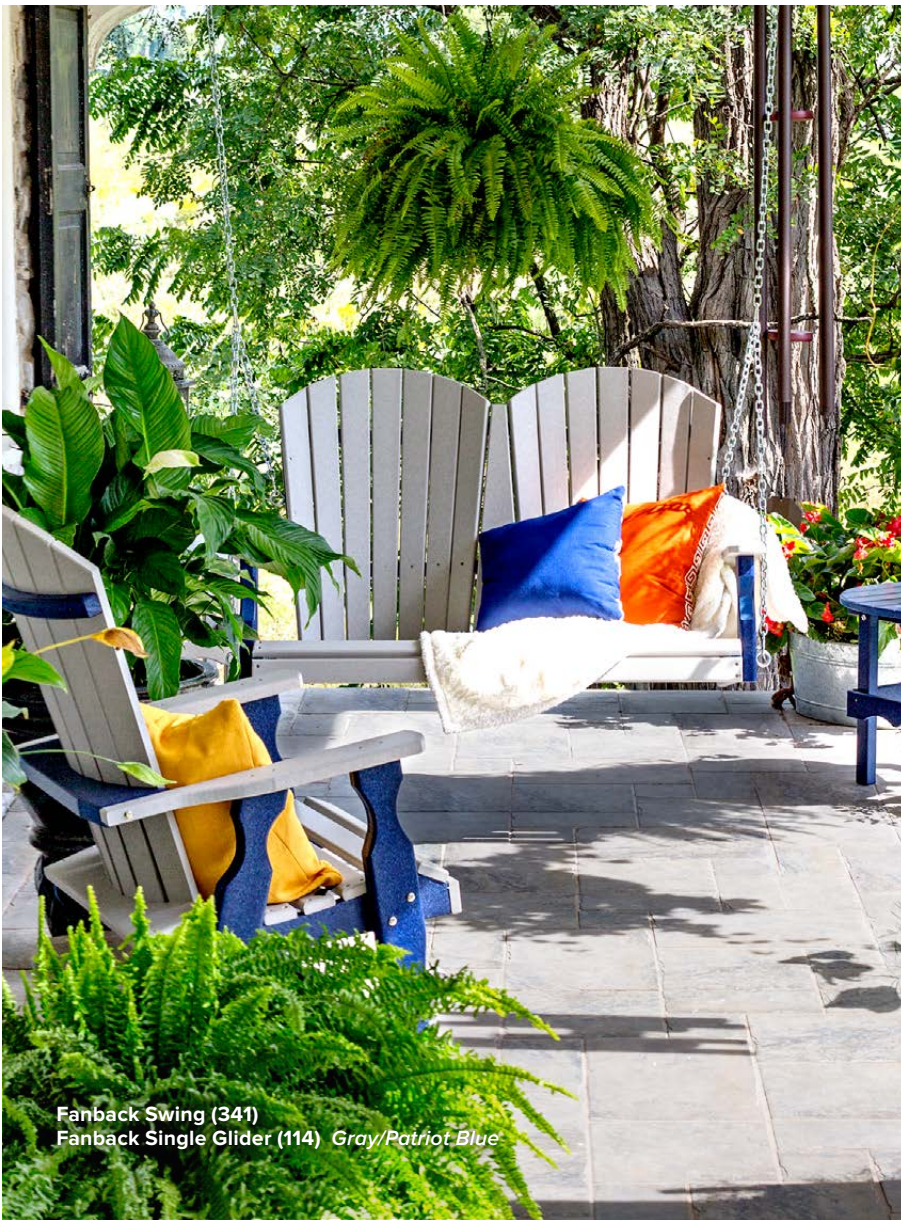

Fanback Glider (340) Gray/Patriot Blue

Fanback Swing (341)
Fanback Single Glider (114) Gray/Patriot Blue