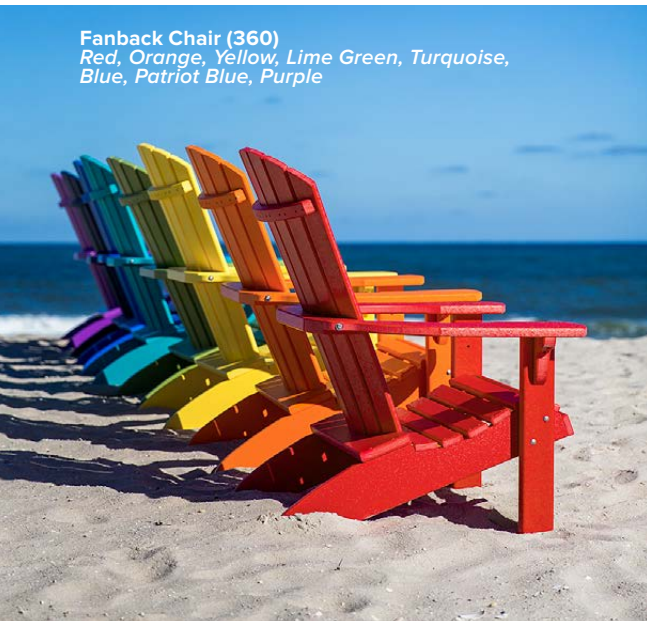

Fanback Chair (360)
Red, Orange, Yellow, Lime Green, Turquoise,
Blue, Patriot Blue, Purple