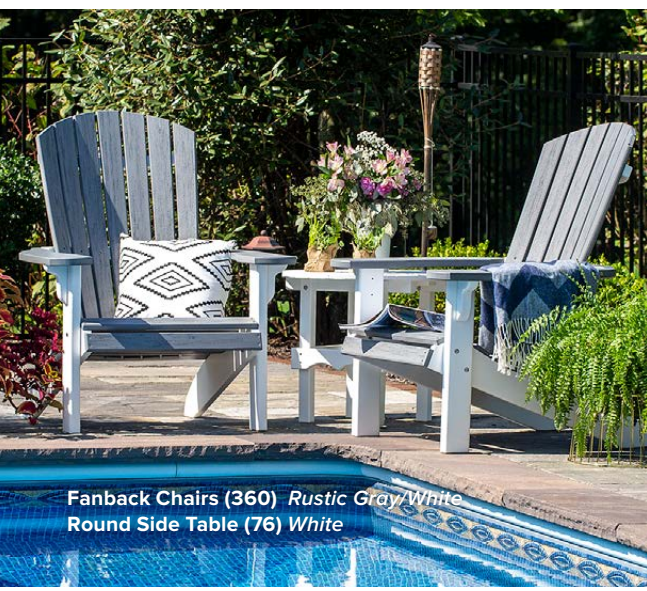

Fanback Chairs (360) Rustic Gray/White
Round Side Table (76) White