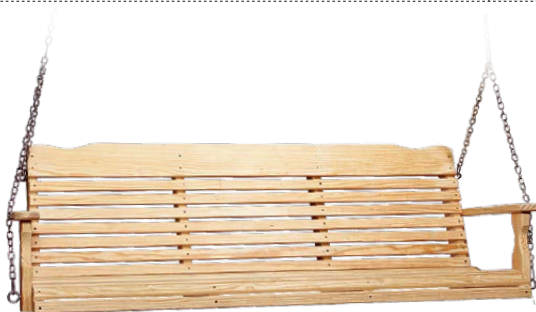

Fanback Rocker (365)
32"D x 32"W x 44"H
Seat Size: 20"D x 21"W x 18"H

Easy Chair Rocker (321)
36"D x 29"W x 41"H
Seat Size: 20"D x 20"W x 18"H

Roll Back Rocker (315)
36"D x 28"W x 39"H
Seat Size: 18"D x 21"W x 17"H

HB Heart Rocker (311)
36"D x 28"W x 39"H
Seat Size: 18"D x 21"W x 17"H

6' Swings, Benches & Gliders
All swings, benches, and gliders are also available in 6ft lengths except for the Easy Swing and Easy Glider.