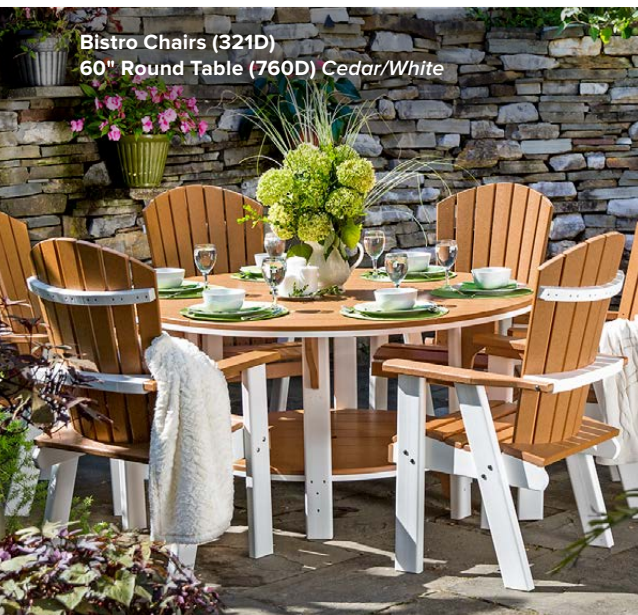

Bistro Chairs (321D), Bistro Swivel Chair (328D)
96" Dining Table (896D) Rustic Nutmeg/Black

OUTDOOR DINING

DINING, COUNTER & BAR HEIGHTS

At Leisure Lawns, it is our goal to bring leisure living and relaxation to your backyard. Whether you want to entertain guests or have a special family meal outdoors, we have the furniture that will make that possible.

At Leisure Lawns, we have three different heights of furniture in our outdoor dining collection - Dining Height, Counter Height and Bar Height. Our chairs are designed to be paired with any of our tables.