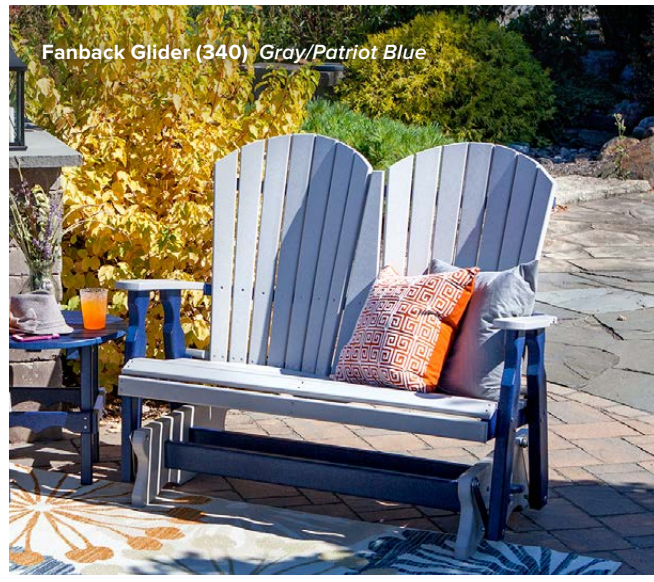

Fanback Glider (340) Gray/Patriot Blue

Fanback Glider (114) Gray/Patriot Blue

Drawing from our popular Fanback chair, the Fanback swing and glider feature a gently curved back and less sloped seat than the Adirondack. This makes them easier to get in and out of, making it the ideal lounge furniture for your porch, patio or deck.